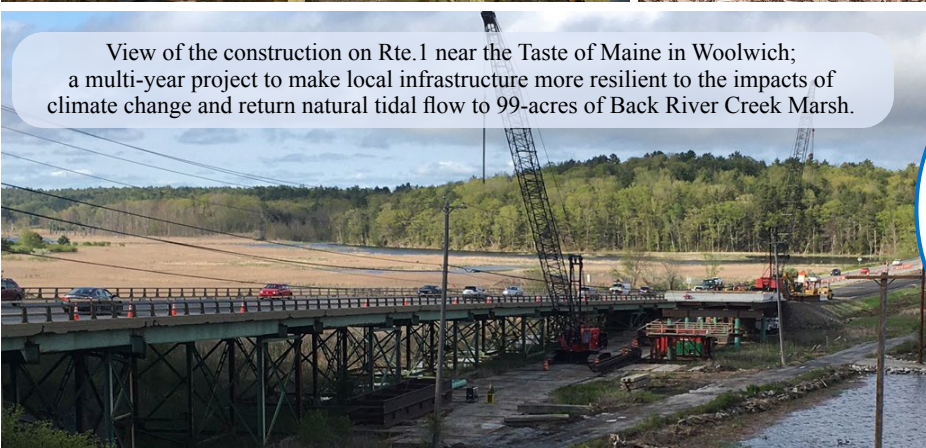

23 volunteers trained to sample water quality & monitor phytoplankton

Credit: Ellen Winchester

View of the construction on Rte.1 near the Taste of Maine in Woolwich; a multi-year project to make local infrastructure more resilient to the impacts of climate change and return natural tidal flow to 99-acres of Back River Creek Marsh.