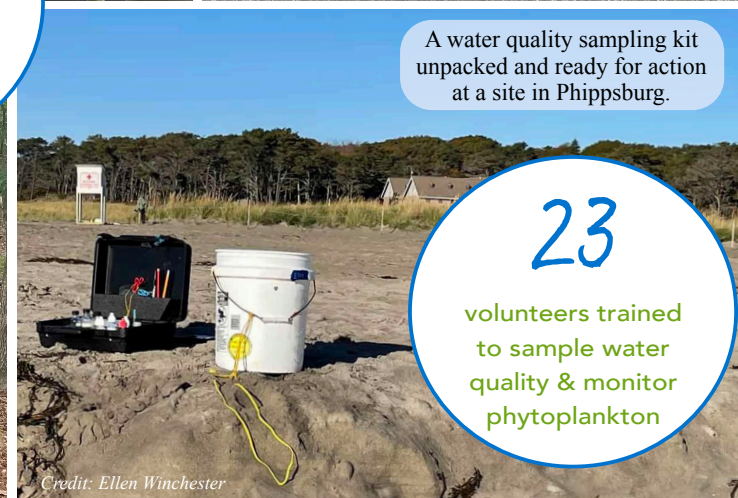

23 volunteers trained to sample water quality & monitor phytoplankton

Credit: Ellen Winchester